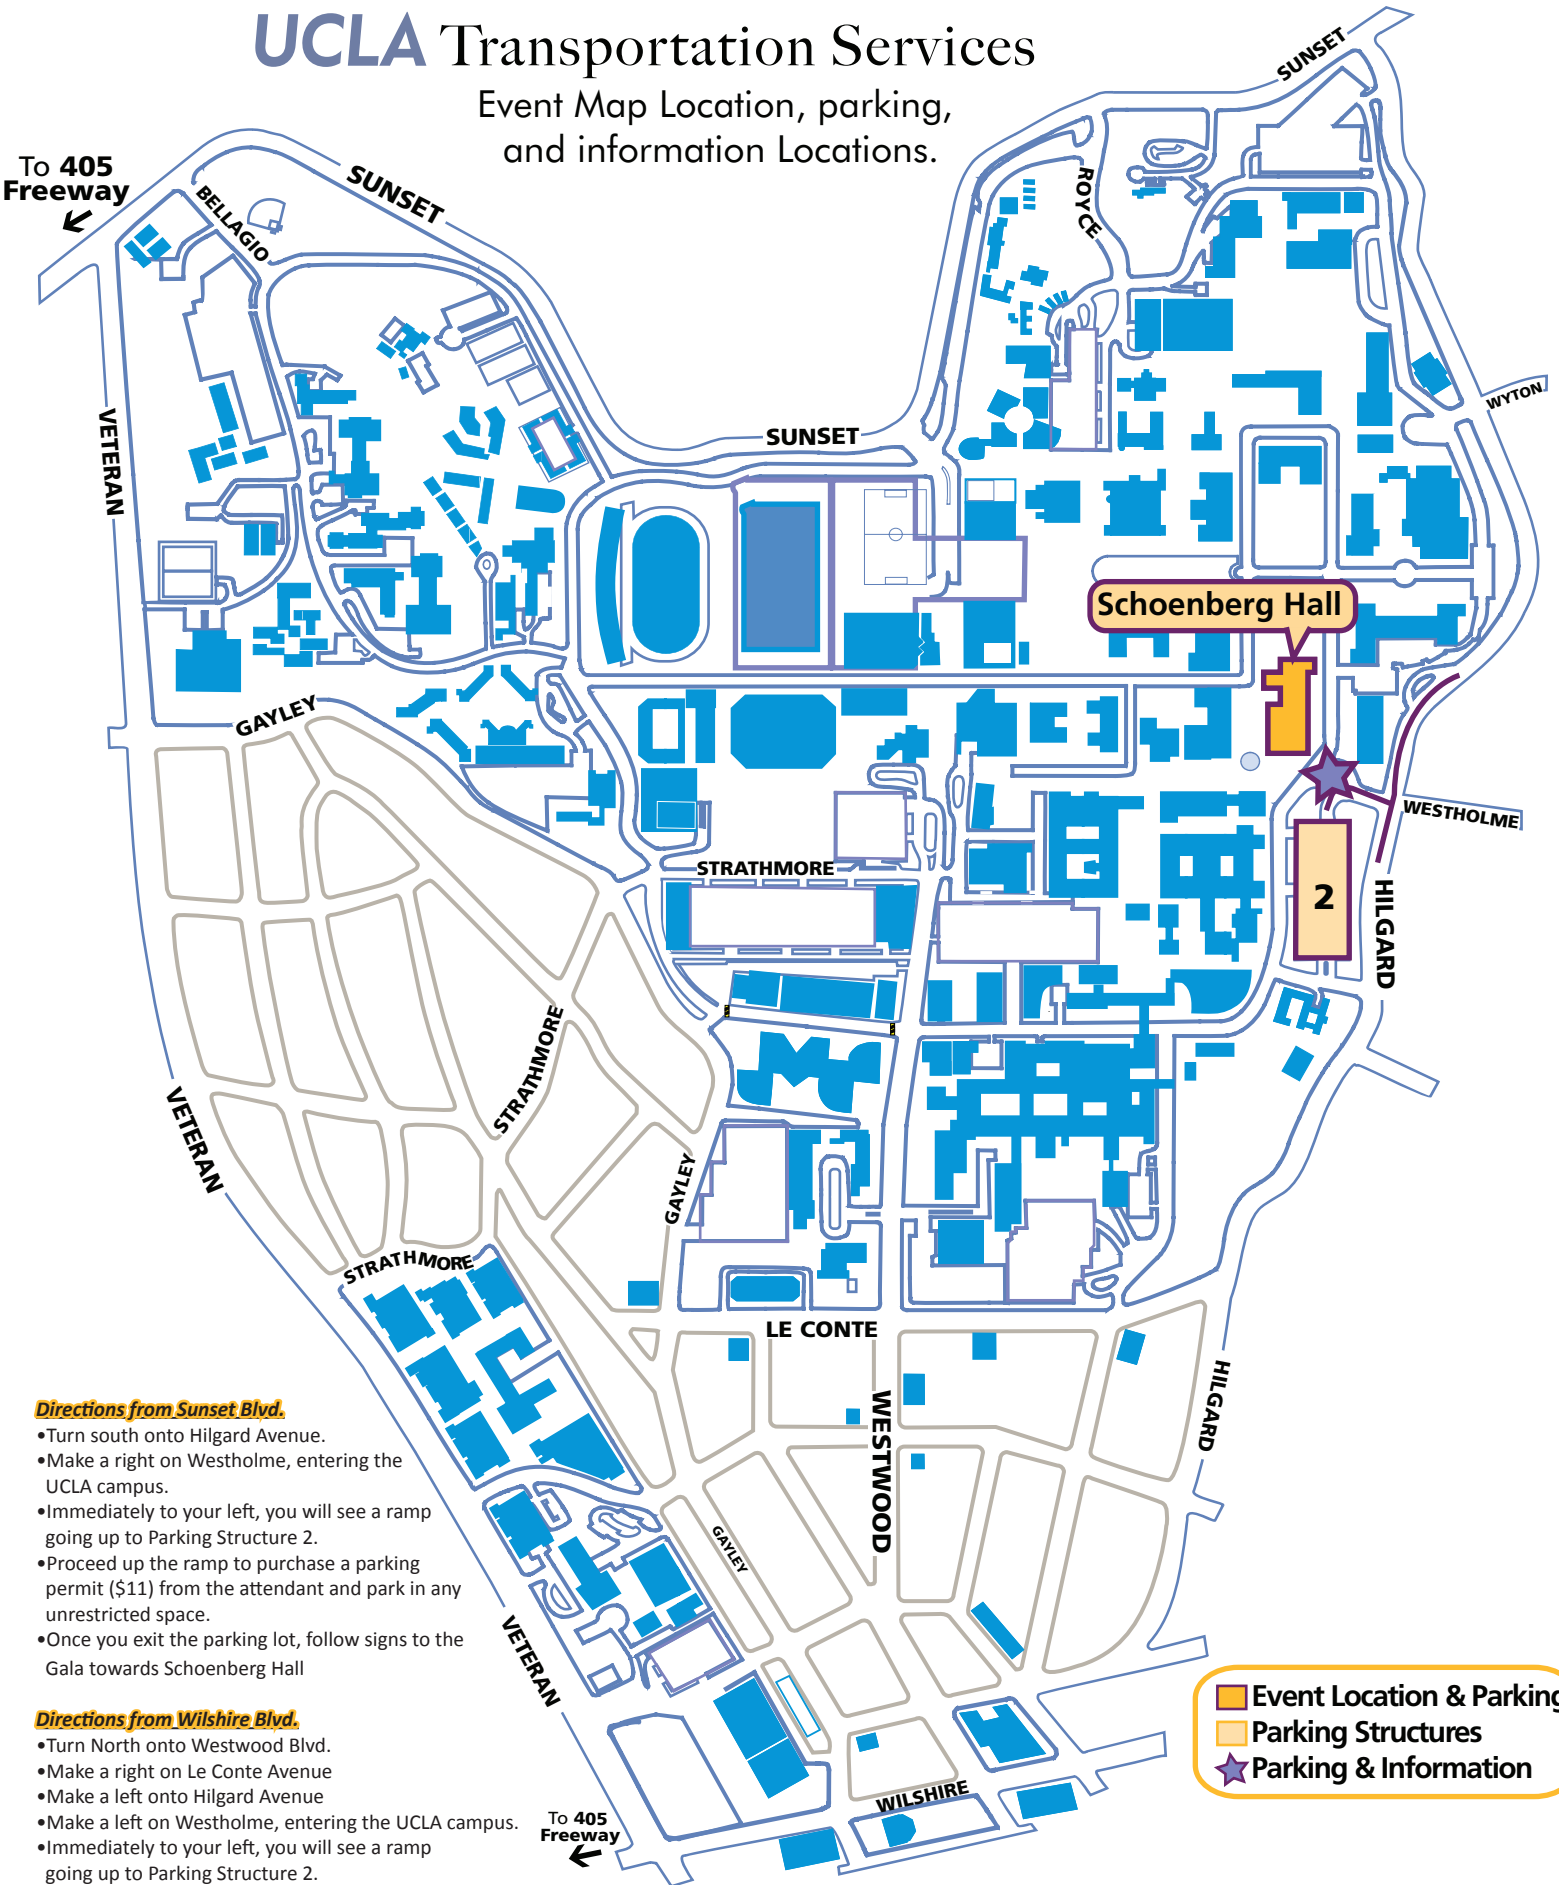

# UCLA Transportation Services

Event Map Location, parking, and information Locations.

## Directions from Sunset Blvd.

- Turn south onto Hilgard Avenue.
- Make a right on Westholme, entering the UCLA campus.
- Immediately to your left, you will see a ramp going up to Parking Structure 2.
- Proceed up the ramp to purchase a parking permit (\$11) from the attendant and park in any unrestricted space.
- Once you exit the parking lot, follow signs to the Gala towards Schoenberg Hall

## Directions from Wilshire Blvd.

- Turn North onto Westwood Blvd.
- Make a right on Le Conte Avenue
- Make a left onto Hilgard Avenue
- Make a left on Westholme, entering the UCLA campus.
- Immediately to your left, you will see a ramp going up to Parking Structure 2.
- Proceed up the ramp to purchase a parking permit (\$11) from the attendant and park in any unrestricted space.
- Once you exit the parking lot, follow signs to the Gala towards Schoenberg Hall

- Event Location & Parking
- Parking Structures
- ★ Parking & Information